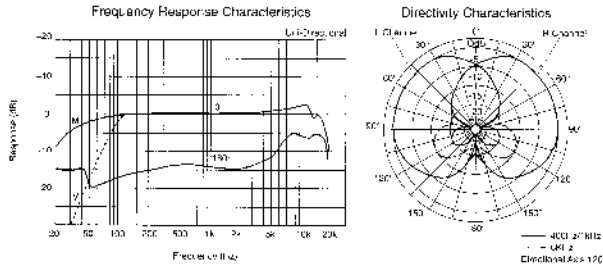

ECM-999PR

MS Stereo Electret Condenser Microphone

•Variable stereo angle (0° to 150°) •Low-cut filter •AA-size battery operation

Downloaded from: www.broadcast-trader.com.au