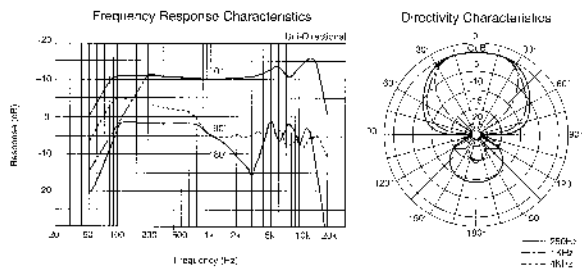

ECM-672

Electret Condenser Microphone

- Super-cardioid characteristics, rejecting indirect sound
- 2-way powering — internal battery (Approx. 3,000 hours of

continuous operation) or external power supply (DC 48 V) •2-position low-cut filter •Suitable for mounting on Sony cameras and camcorders