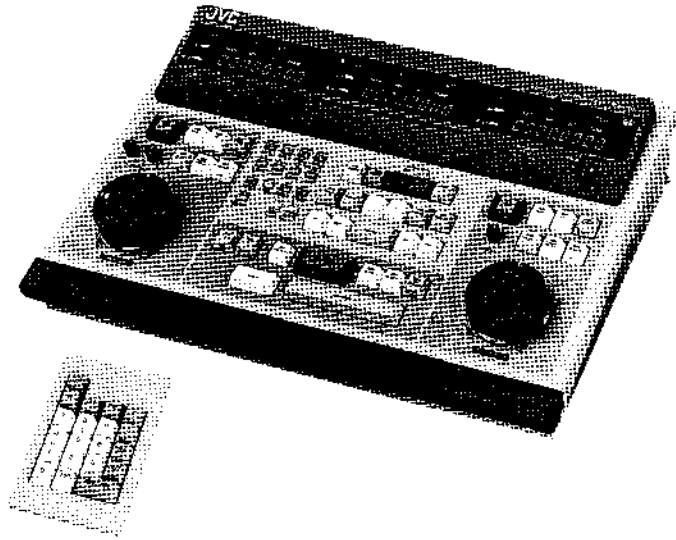

A/B Roll Editing Controller

RM-G870E

- Multi-event editing up to 127 events
- RS-422 control A/B roll editing with two feeders
- On-screen EDL display
- Capability of variable motion control
- Independent search/jog dials for players and recorder
- Audio split editing
- GPI ports and RS-422A switcher interface for connection and control of external equipment
- AUX1/AUX2 editing capability
- Variable preroll times with selectable capstan bump function
- Three 8-digit time counters
- Time code editing capability
- Audio monitor level adjustment
- First Edit function
- Preview and review functions
- Go-To function (can operate all three VCRs simultaneously)
- Edit point trim and cancel
- Comprehensive on-screen menu
- ALL STOP button
- Memory backup for editing data
- RS-232C printer interface

Power requirement: 220-240 V AC, 50/60 Hz

Power consumption: 24 W

Weight: 4.8 kg

Dimensions: 430 (W) x 99 (H) x 311 (D) mm

Operating temperature: 0°C to 40°C

Storage temperature: -20°C to 60°C

VTR control functions: PLAY, FF, REW, STOP, PAUSE/STILL, SHUTTLE SEARCH, REC EE, JOG, EJECT, REC

CTL-referenced in capstan bump mode: ± 2 frames (depending on VTR)

Memory capacity: 127 events

VTR interface: 9-pin (RS-422A)

Number of VTR's controllable: 2 players and 1 recorder

Time counter:

Counter reading display: Up to 23 hours, 59 minutes, 59 seconds, 24 frames (TC/CTL 24-hour display) from -9 hours, 59 minutes, 59 seconds, 24 frames (CTL 10-hour display)

Total programme time display: Maximum 11 hours, 59 minutes, 59 seconds, 24 frames

Standard accessories: SA-K80U 10-key pad x 1, Audio monitor cable x 3

VMC-Capable Professional S A/B Roll Multi-Event Editing System