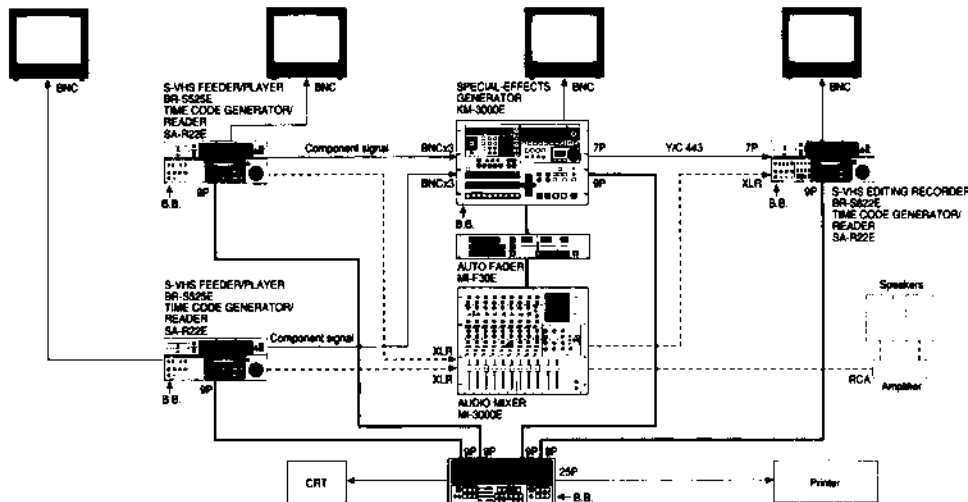

A/B Roll Editing Controller

RM-G870E

- Multi-event editing up to 127 events
- RS-422 control A/B roll editing with two feeders
- On-screen EDL display
- Capability of variable motion control
- Independent search/jog dials for players and recorder
- Audio split editing
- GPI ports and RS-422A switcher interface for connection and control of external equipment
- AUX1/AUX2 editing capability
- Variable preroll times with selectable capstan bump function
- Three 8-digit time counters
- Time code editing capability
- Audio monitor level adjustment
- First Edit function
- Preview and review functions
- Go-To function (can operate all three VCRs simultaneously)
- Edit point trim and cancel
- Comprehensive on-screen menu
- ALL STOP button
- Memory backup for editing data
- RS-232C printer interface

Power requirement: 220-240 V AC, 50/60 Hz

Power consumption: 24 W

Weight: 4.8 kg

Dimensions: 430 (W) x 99 (H) x 311 (D) mm

Operating temperature: 0°C to 40°C

Storage temperature: -20°C to 60°C

VTR control functions: PLAY, FF, REW, STOP, PAUSE/STILL, SHUTTLE SEARCH, REC EE, JOG, EJECT, REC

CTL-referenced in capstan bump mode: ± 2 frames (depending on VTR)

Memory capacity: 127 events

VTR interface: 9-pin (RS-422A)

Number of VTR's controllable: 2 players and 1 recorder

Time counter:

Counter reading display: Up to 23 hours, 59 minutes, 59 seconds, 24 frames (TC/CTL 24-hour display) from -9 hours, 59 minutes, 59 seconds, 24 frames (CTL 10-hour display)

Total programme time display: Maximum 11 hours, 59 minutes, 59 seconds, 24 frames

Standard accessories: SA-K80U 10-key pad x 1, Audio monitor cable x 3

VMC-Capable Professional S A/B Roll Multi-Event Editing System